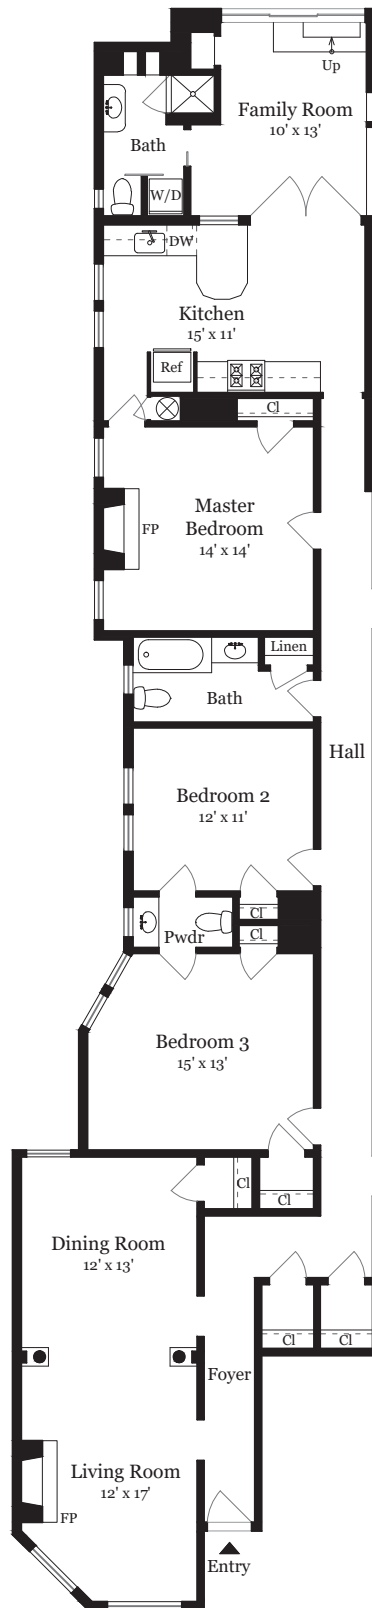

853 HAYES STREET

SAN FRANCISCO, CA 94117

Estimated Total
Square Footage: 2,020 SQ FT
*Calculated from outside face of exterior walls and
center line of demising walls.*

FLOOR PLAN

Rendering by Floor Plan Visuals.
All measurements are approximate. While deemed reliable, no information
on these floor plans should be relied upon without independent verification.